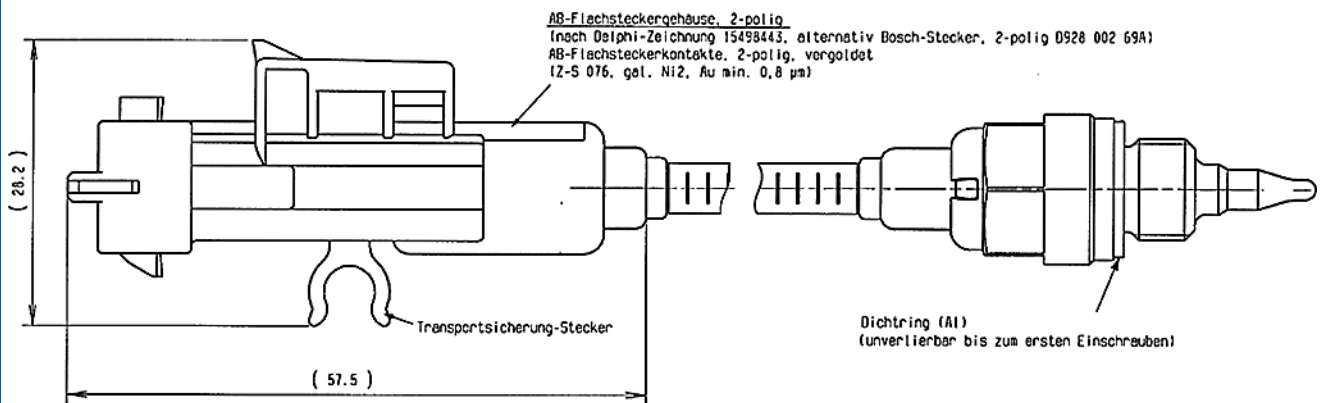

# Temperature sensor

94642

## Dimensions

<b>Media</b>	Oil, water, fuel	<b>Protection range</b>	IP6K9K
<b>Temperature range</b>	- 50 °C to + 200 °C	<b>Response time</b>	T90 < 2 s